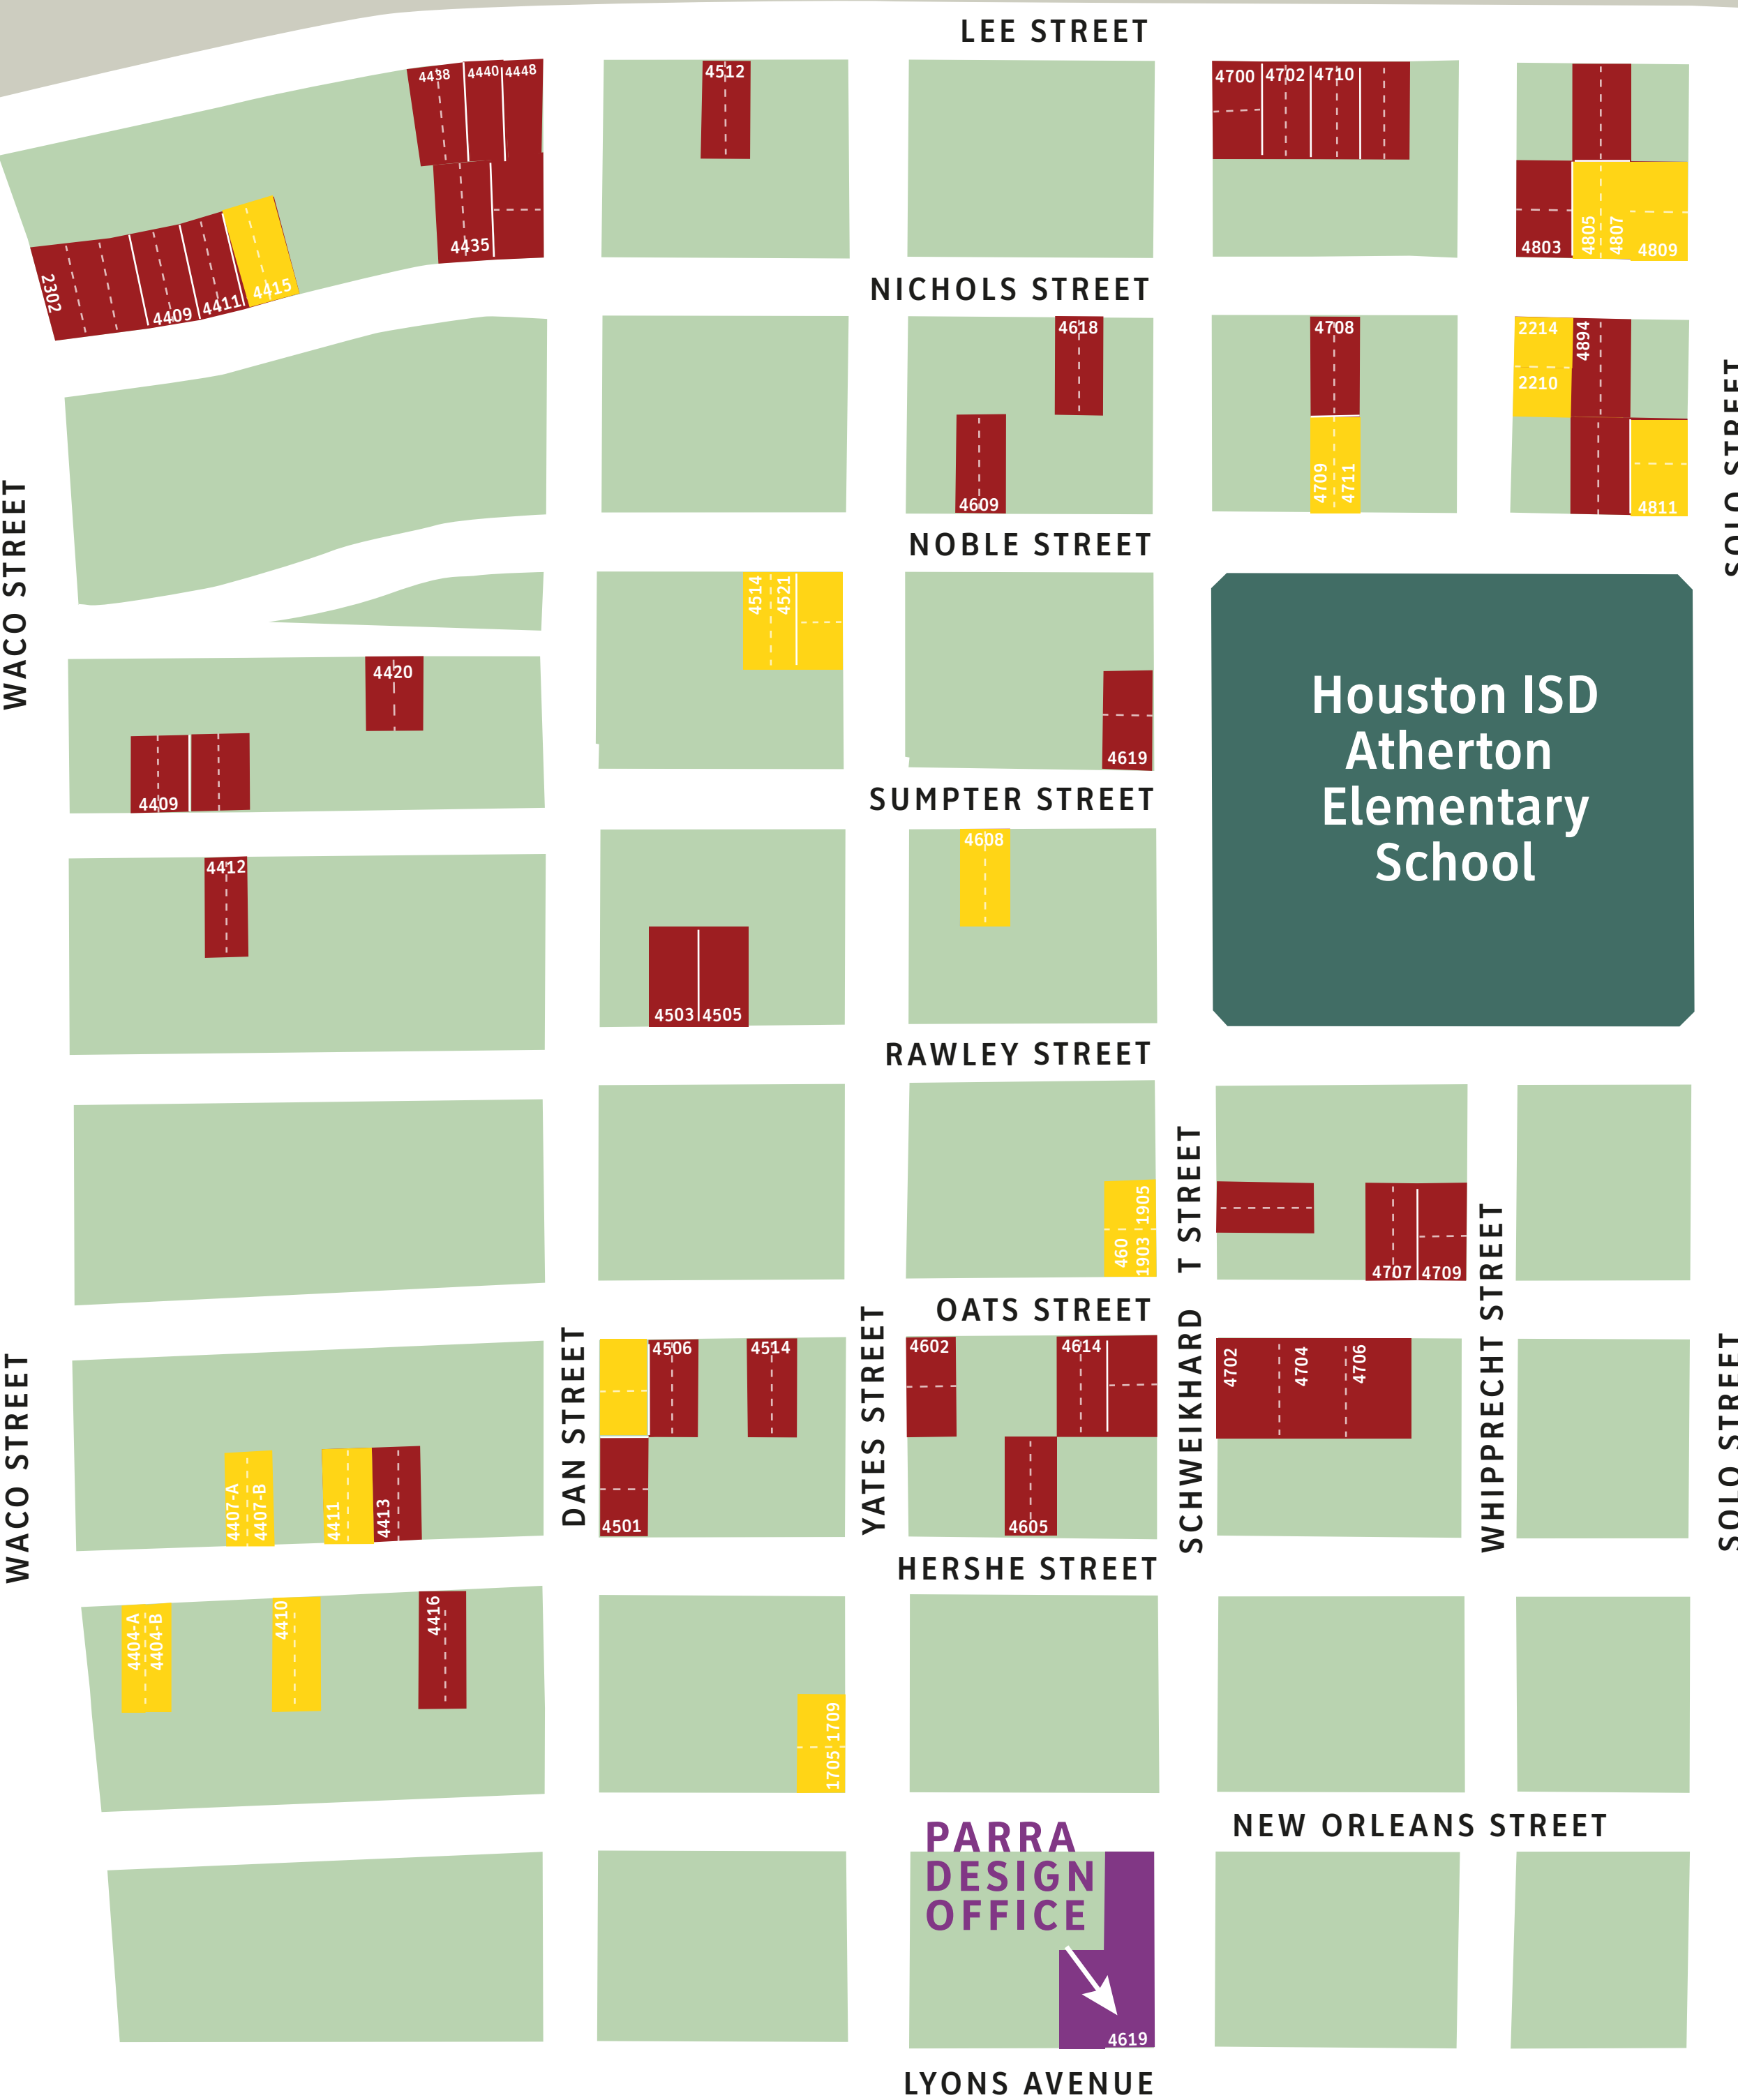

- Future Construction
- Sold
- Current Construction

Houston ISD
Atherton
Elementary
School

Julia C.
Hester
House

Boyce-Dorian Park

PARRA
DESIGN
OFFICE

LOCKWOOD DRIVE

LOCKWOOD DRIVE